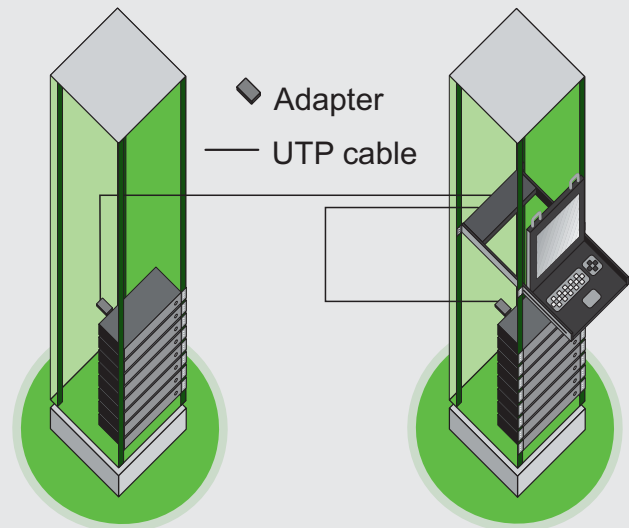

# Compact direct access up to 16 servers

The RackAccess 8i and 16i is a keyboard drawer with a 15" LCD monitor, PS/2 mouse, 105key keyboard and an integrated 8- or 16 port KVM Switch. All housed in one rack unit. The integrated SCOUTutp is an efficient KVM Switch solution for PS/2, USB and SUN servers. Using UTP / STP cable and our server adaptors reduces the need for expensive cable installation and allows you to easily change configurations.

- ▶ Rack mountable keyboard, video, mouse (KVM) console with an integrated KVM switching system
- ▶ Contains an LCD colour monitor, keyboard and touch pad mouse
- ▶ With integrated 8 or 16 port multiplatform kvm switch
- ▶ The UTP / STP cabling allows the servers to be up to 10m away from the switch
- ▶ Cascadable up to 256 computers

## RackAccess 8i and 16i

**The RackAccess 8i and 16i allows direct access at the server rack.**

RackAccess 8i and 16i is a rack mountable keyboard, video and mouse (KVM) console with an integrated KVM switching system. This troublefree KVM console contains an LCD monitor, a standard keyboard, as well as a touch pad mouse. The KVM drawer occupies only one rack unit (1U) and therefore conserves valuable space and energy.

The integrated SCOUTutp is an efficient KVM Switch solution for PS/2, USB and SUN PCs. Using UTP / STP cable and our PC adaptors reduce the need for expensive cable installation and allows you to easily change configurations. If your hardware changes you can change the adaptor without needing to rewire the rack. Ideal for changing environments.