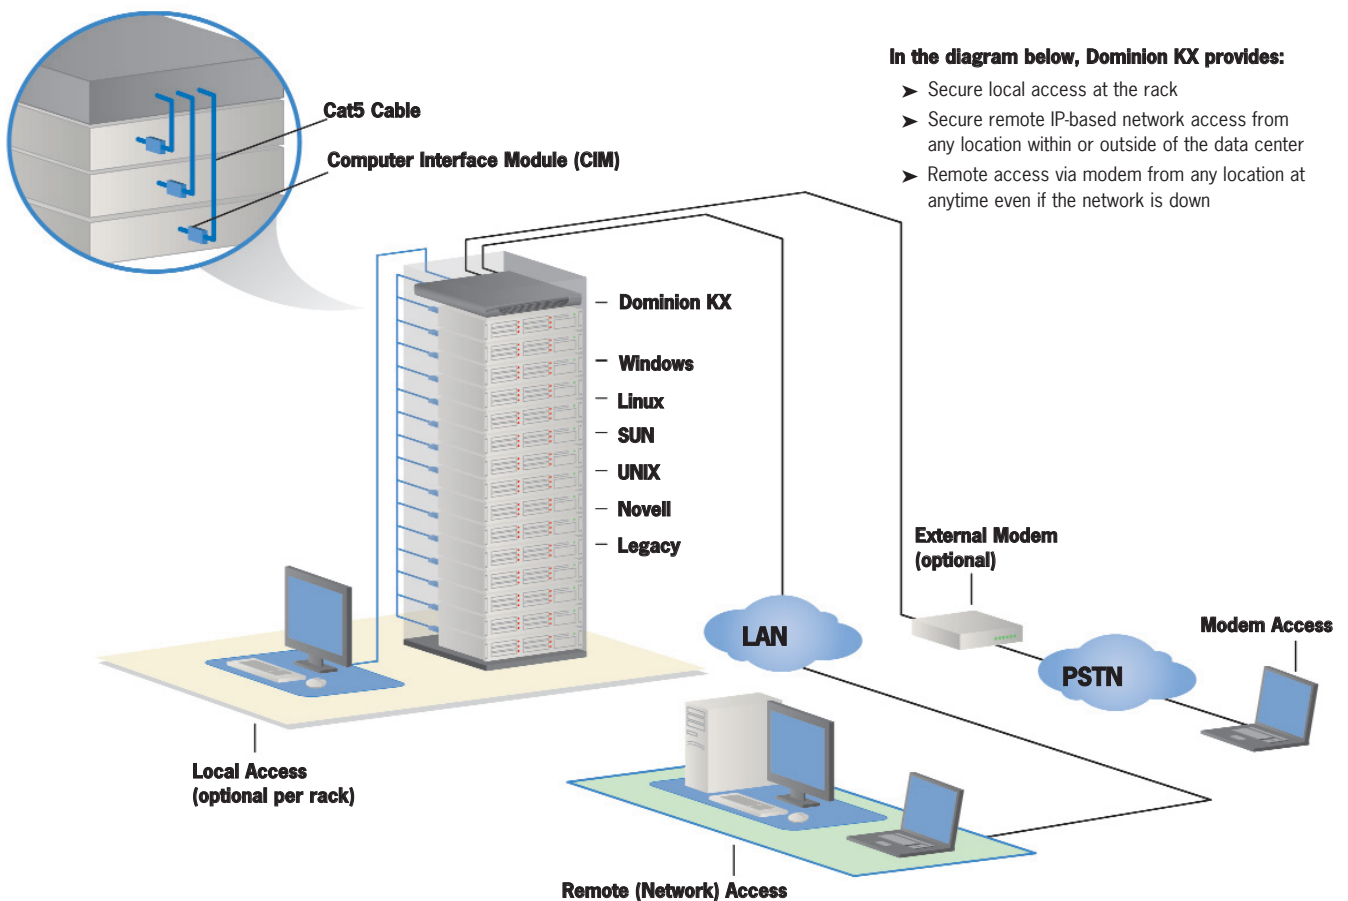

Combines convenient access with bulletproof security

Flexible, Convenient, and Reliable

- Anytime, Anywhere – obtain BIOS-level access and hard power control of any server in your data center(s) via any networked workstation
- Convenient browser-based access eliminates headache of installing client software
- Easy Installation - Plug and Play appliance, up and running in minutes
- Platform Independent - CIMs available for PS/2, Sun and USB
- Consolidates multiple KVM switches as a single integrated KVM network
- No reliance on any Windows® servers or IIS

Lowest Costs and Increases Productivity

- Reduces expensive down-time by providing network-independent access in emergencies
- Minimizes expensive and inconvenient travel to remote locations
- Eliminates need for multiple keyboards, monitors and mice - saving space and money

Secure

- SSL 128-bit RSA public key, 128-bit private key encryption
- All data - including video transmissions is encrypted