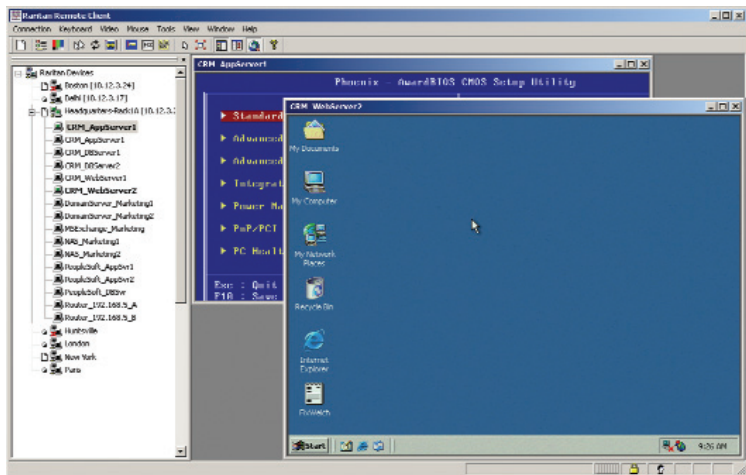

Enables higher uptime and improved productivity

- Centralized authentication with LDAP, RADIUS, or Active Directory support
- Local and remote access logged and authenticated
- Use of only one configurable TCP port to preserve strict firewall settings
- Customized user security profiles

Easy to Scale

- Leverage LAN infrastructure with only one cable drop per rack
- Add, relocate and hot-swap components without disruption as your data center grows
- Deploy individually or integrate with any of Raritan's enterprise-wide data center solutions, including CommandCenter

Features

- 1U rack-mountable form factor
- Local user port for rack access
- Integrated User Interface for remote power control
- UTP (Cat5/5e/6) cabling
- Highest port density in the industry
- Plug and Play installation
- Multi-platform CIMs for PS/2, Sun and USB devices
- Dual failover Ethernet
- Flash firmware upgrades
- Integrated Web-based access and management

Anytime, Anywhere Access and Control

Highest Quality KVM Over IP

- Intuitive Graphical User Interface (GUI)
- High color (15-bit+) palette support
- Adaptive video settings for different bandwidth situations
- Lowest bandwidth utilization
- Fastest, tightest 'mouse synchronization' in the industry
- Single sign-on and single interface for one consolidated view of all devices

**When you're ready to take control,
do it with Raritan's Dominion KX.**

**Call +31-10-2844040
or visit www.raritan.com**

Raritan Computer, Inc., founded in 1985, is a leading provider of KVM (keyboard/video/mouse) and remote management solutions for access and control of servers and other network devices. With 18 consecutive years of profitable growth and technical innovation, Raritan makes products that are used to control millions of servers at more than 50,000 network data centers, computer test labs, and multi-workstation environments around the world. From the small business to the enterprise, Raritan's complete line of compatible and scalable KVM and remote connectivity products offers IT professionals the most reliable, flexible, and secure out of band solutions to manage data center equipment, while improving operational productivity.