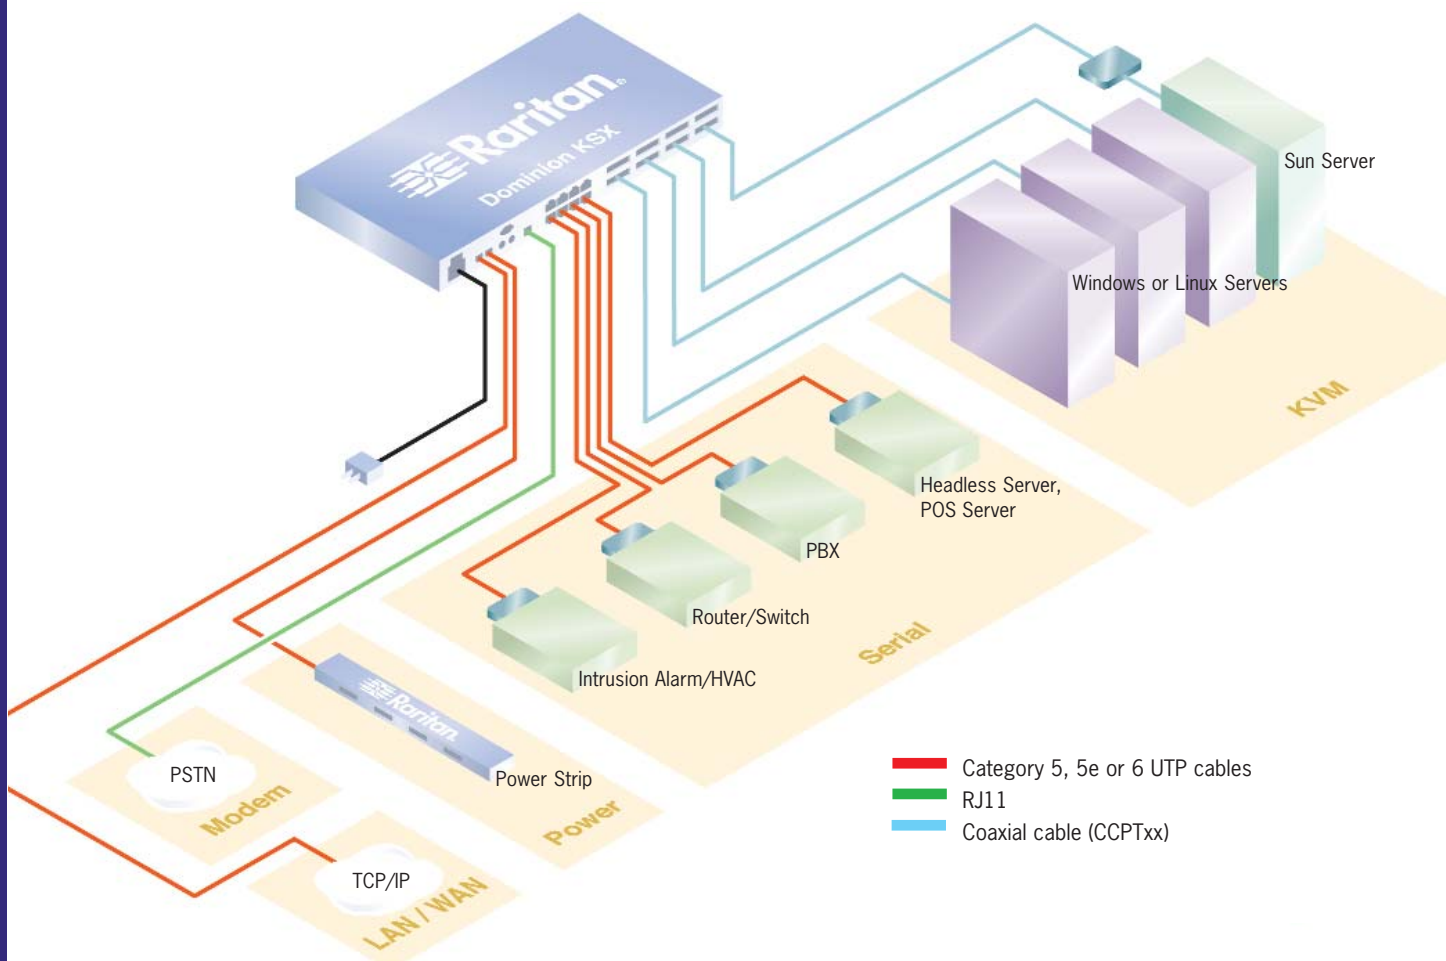

Performance

Dominion KSX includes the features you need for superior performance:

- High performance over low bandwidth connections including modem, wireless, cable, DSL and fractional T/1

- A video compression algorithm and powerful frame-grabber technology to ensure the fastest possible transmission of high quality video
- Tight mouse synchronization that reduces latency, the tedious wait for key strokes and mouse-movements to catch up with your commands
- Built-in serial port buffering to provide views of recent console history, assisting in debugging and, ultimately, reducing downtime

Security

Dominion KSX provides bulletproof security via:

- SSL 128-bit RSA public key, 128-bit private key encryption
- User authentication with RADIUS support
- Use of only one additional network port to preserve strict firewall settings
- Customizable user profiles
- User event logging
- Ability to deactivate modem and/or browser access