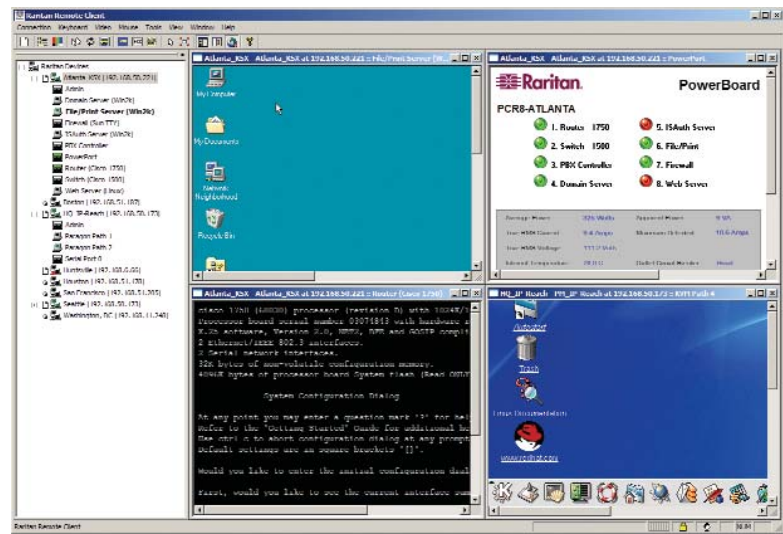

Secure console level management and cold start power.

ROI

Dominion KSX pays for itself quickly by:

- Reducing costly administration of on-call labor and outsourced service providers
- Slashing expensive down time by providing network-independent access in emergencies
- Eliminating expensive and inconvenient travel to remote locations
- Leveraging the centralized expertise of IT managers, regardless of their locations
- Replacing multiple software solutions with one single hardware solution — increasing efficiency and saving valuable IT staff time

Features

- Built-in modem
- Dedicated power control port
- 'Plug and Play' — no software required
- Local port for rack access
- 1U Rack mountable
- Multi-platform PS/2, Sun and USB servers
- 64k buffering per serial port
- SSL 128-bit encryption
- KVM console ports — choose from 4 or 8
- Serial Ports — choose from 4 or 8

One Consolidated View

A single sign-on and single interface provides one consolidated view of all servers and IT devices at each remote office:

- No additional software is required
- Simple point and click management
- Single, fail-safe solution

**When you're ready to take control,
do it with Raritan's Dominion KSX.**

**Call +31-10-2844040
or visit www.raritan.com.**

Raritan Computer, Inc., founded in 1985, is the leading provider of KVM (keyboard/video/mouse) and remote management solutions for access and control of servers and other network devices. With 18 consecutive years of profitable growth and technical innovation, Raritan makes products that are used to control millions of servers at more than 35,000 network data centers, computer test labs, and multi-workstation environments around the world. From the small business to the enterprise, Raritan's complete line of compatible and scalable KVM and remote connectivity products offers IT professionals the most reliable, flexible, and secure out of band solutions to manage data center equipment, while improving operational productivity.