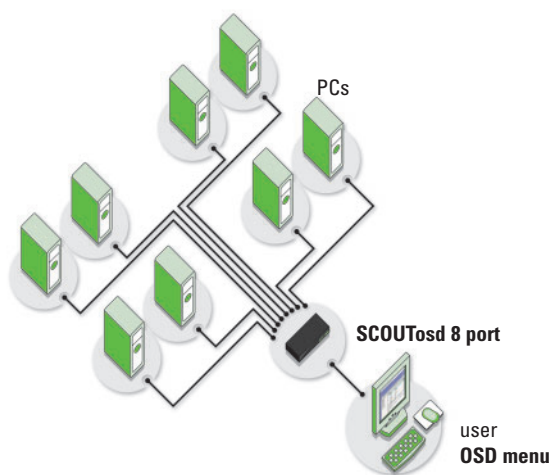

- ▶ Extremely compact and versatile KVM switches, only 1 U high
- ▶ Outstanding video resolution: 1600 x 1200 @ 85 Hz
- ▶ OSD and 19" rackmount kit included
- ▶ Cascadable to 64 (8 ports) and 256 (16 ports) PCs
- ▶ Operating system independent
- ▶ Internal power supply

TAKE CONTROL!

DAXTEN

THE BRAINS BEHIND
KVM SWITCHING & SHARING

19" KVM Switches

The SCOUTosd KVM switches streamline the workspace of mid-sized companies and data centres. Switch easily between PCs using the OSD menus, simple keyboard commands or the select button on the SCOUTosd's front panel. For trouble free operation, high quality keyboard and mouse emulation allows for simultaneous booting and eliminates computer lockups that could otherwise occur without a direct connection to keyboard and mouse.

Configuration SCOUTosd 8 port:

Technical specifications SCOUTosd 8 and 16 ports:

- ▶ Dimensions: (HxWxD) 43 mm x 442 mm x 185 mm
- ▶ Video resolution: 1600 x 1200 @ 85 Hz, Bandwidth 250 MHz
- ▶ Supports a mix of PCs using PS/2 and AT keyboards
- ▶ Supports PS/2 and wheel type mice
- ▶ USB supported via optional converter
- ▶ Full keyboard and mouse emulation during boot-up and operation

- ▶ Hot key controls
- ▶ Programmable scan mode for automatic sequencing between PCs
- ▶ Assign names to individual PCs by OSD
- ▶ Switch PCs from a pop-up menu or front panel buttons
- ▶ Cascadable to control up to 64 PCs (8 port) or 256 PCs (16 port)
- ▶ Quick and easy installation