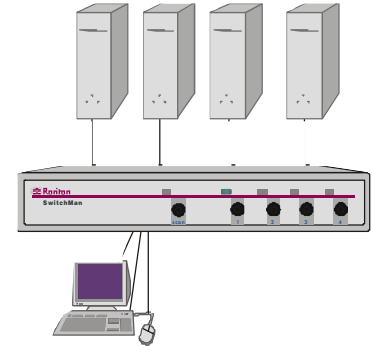

Raritan's SwitchMan is available in 2- and 4-channel models. Place the unit horizontally or vertically to save even more space on your desktop. Select PCs by touching individual channel buttons or by using simple hot-key commands through your keyboard.

Features

- Works with desktops, workstations, servers, and laptops
- Offers flawless PC boot up and operation
  - Complete keyboard/mouse emulation
  - Dedicated processors for each PC
- Has individual selection buttons with LED indicators
- Displays 1600 x 1200 video resolution @ 70 Hz
- Provides AutoScan PC at a user selectable rate
- Offers PS/2 Microsoft IntelliMouse support
- Allows you to switch from front panel buttons or easy hot-key commands
- Gets power from connected PCs
- Uses Raritan's premium, tangle-proof cables or male-to-male KVM cables
- Provides color-coded connectors for easy setup

When you're ready to take control, do it with Raritan's SwitchMan.

Call 1-800-724-8090, or visit www.raritan.com.

* To qualify for advanced replacement under the standard warranty, you must register the product at <http://www.raritan.com/standard_warranty>. Raritan and SwitchMan are registered trademarks of Raritan Computer, Inc.

Specifications

SW2 (2-Channel)	
SW4 (4-Channel)	
Dimensions	10.00" (W) x 5.50" (D) x 2.13" (H) 256mm (W) x 140mm (D) x 53mm (H)
Weight	1.7 lbs (0.77 kg)
User Connection Ports	VGA monitor HD15 (F) PS/2 keyboard mini-DIN 6 pin (F) PS/2 mouse mini-DIN 6 pin (F)
PC Connection Ports	VGA monitor HD15 (F) PS/2 keyboard mini-DIN 6 pin (F) PS/2 mouse mini-DIN 6 pin (F)
Agency Approvals	FCC Class B, CE
Optional DC Adapter	6V/1.4A
Standard Warranty	Two Years with Advanced Replacement*

Specifications of Cables

Raritan premium grade, tangle-proof cables

One cable required for each PC

CSW18 6' cable for PS/2 and VGA connections

CSW30 10' cable for PS/2 and VGA connections

APSAT AT/serial converter kit for above cables

OR