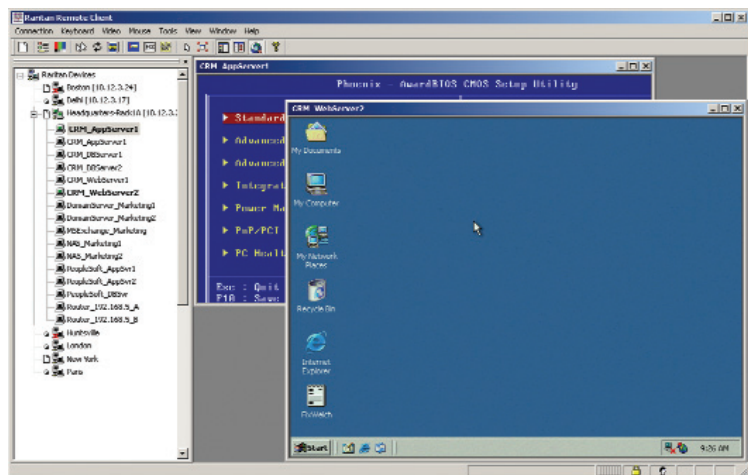

Enables higher uptime and improved productivity

- Centralized authentication with LDAP, RADIUS, or Active Directory support
- Local and remote access logged and authenticated
- Use of only one configurable TCP port to preserve strict firewall settings
- Customized user security profiles

Easy to Scale

- Leverage LAN infrastructure with only one cable drop per rack
- Add, relocate and hot-swap components without disruption as your data center grows
- Deploy individually or integrate with any of Raritan's enterprise-wide data center solutions, including CommandCenter

Features

- 1U rack-mountable form factor
- Local user port for rack access
- Integrated User Interface for remote power control
- UTP (Cat5/5e/6) cabling
- Highest port density in the industry
- Plug and Play installation
- Multi-platform CIMs for PS/2, Sun and USB devices
- Dual failover Ethernet
- Flash firmware upgrades
- Integrated Web-based access and management

Anytime, Anywhere Access and Control

Highest Quality KVM Over IP

- Intuitive Graphical User Interface (GUI)
- High color (15-bit+) palette support
- Adaptive video settings for different bandwidth situations
- Lowest bandwidth utilization
- Fastest, tightest 'mouse synchronization' in the industry
- Single sign-on and single interface for one consolidated view of all devices

**When you're ready to take control,
do it with Raritan's Dominion KX.**

**Call +31-10-2844040
or visit www.raritan.com**

Raritan Computer, Inc., founded in 1985, is a leading provider of KVM (keyboard/video/mouse) and remote management solutions for access and control of servers and other network devices. With 18 consecutive years of profitable growth and technical innovation, Raritan makes products that are used to control millions of servers at more than 50,000 network data centers, computer test labs, and multi-workstation environments around the world. From the small business to the enterprise, Raritan's complete line of compatible and scalable KVM and remote connectivity products offers IT professionals the most reliable, flexible, and secure out of band solutions to manage data center equipment, while improving operational productivity.