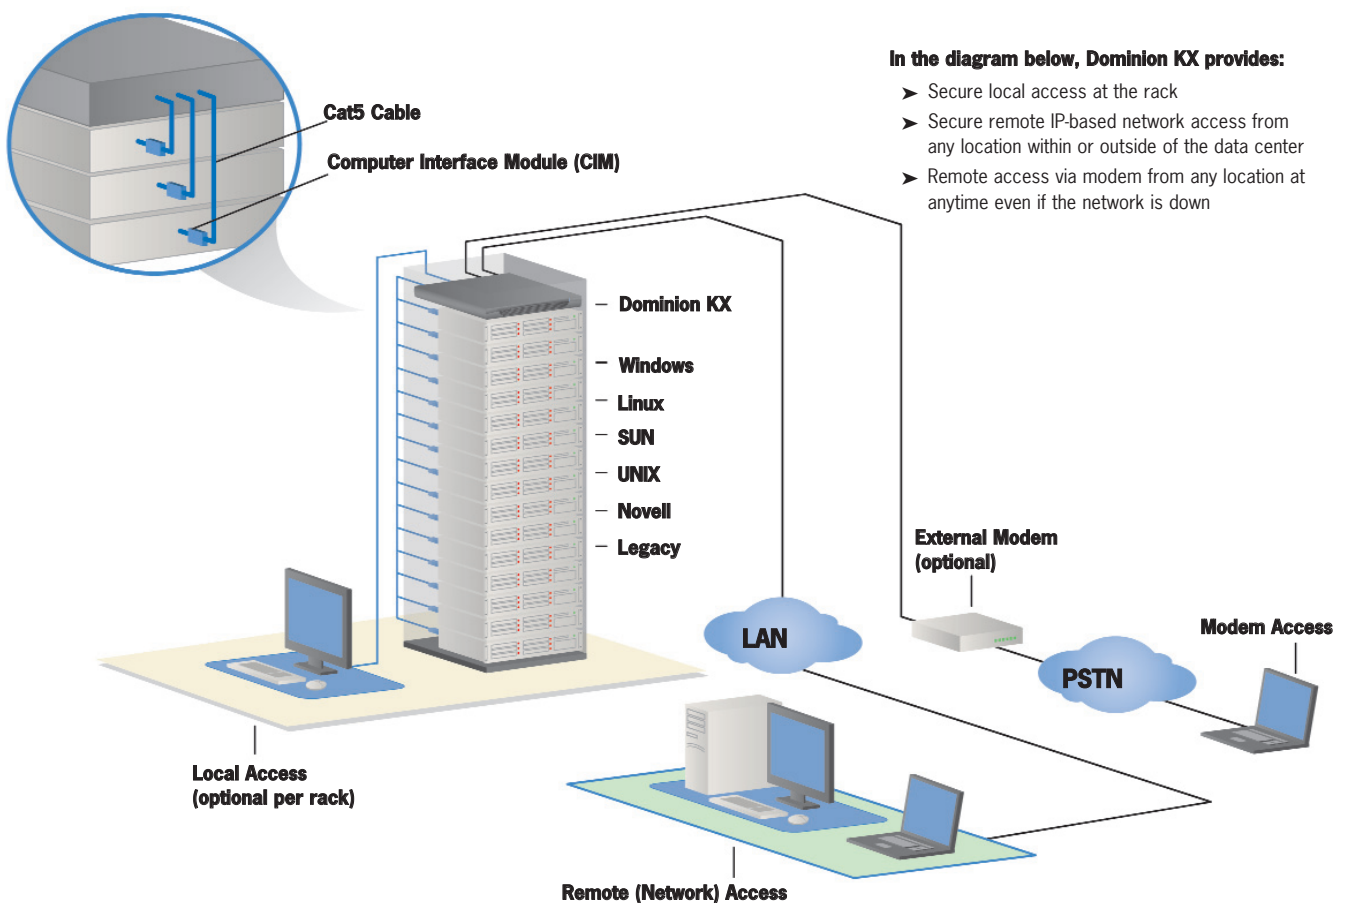

Combines convenient access with bulletproof security

Flexible, Convenient, and Reliable

- Anytime, Anywhere – obtain BIOS-level access and hard power control of any server in your data center(s) via any networked workstation
- Convenient browser-based access eliminates headache of installing client software
- Easy Installation - Plug and Play appliance, up and running in minutes
- Platform Independent - CIMs available for PS/2, Sun and USB
- Consolidates multiple KVM switches as a single integrated KVM network
- No reliance on any Windows® servers or IIS

Lowest Costs and Increases Productivity

- Reduces expensive down-time by providing network-independent access in emergencies
- Minimizes expensive and inconvenient travel to remote locations
- Eliminates need for multiple keyboards, monitors and mice - saving space and money

Secure

- SSL 128-bit RSA public key, 128-bit private key encryption
- All data - including video transmissions is encrypted