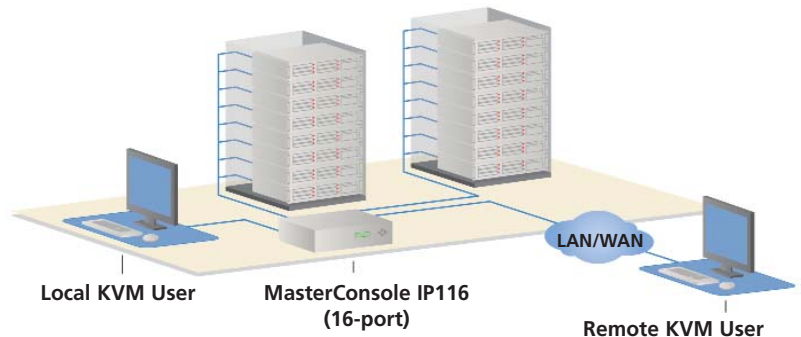

When you're ready to take control, do it with Raritan's MasterConsole IP.

Call +31-10-2844040 or visit Raritan.info

Raritan is a leading supplier of solutions for managing IT infrastructure equipment and the mission-critical applications and services that run on it. Raritan was founded in 1985, and since then has been making products that are used to control millions of servers at more than 50.000 network data centers, computer test labs and multi-workstation environments around the world. From the small business to the enterprise, Raritan's complete line of compatible and scalable KVM and remote connectivity products offers IT professionals the most reliable, flexible and secure in-band and out-of-band solutions to manage data center equipment applications and services, while improving operational productivity. More information on the company is available at Raritan.com.

©2005 Raritan Computer, Inc. Raritan is a registered trademark of Raritan Computer, Inc.; MasterConsole is a trademark of Raritan Computer, Inc.; Sun is a registered trademark of Sun Microsystems, Inc.; Mac is a registered trademark of Apple Computer, Inc.; Alpha is a trademark of Digital Equipment Corp.; RS/6000 is a registered trademark of IBM Corporation; HP 9000 is a registered trademark of Hewlett-Packard Development Company, L.P.; Windows is a registered trademark of Microsoft Corp.; Solaris is a trademark of Sun Microsystems, Inc.; UNIX is a registered trademark of The Open Group; Linux is a registered trademark of Linus Torvalds.

Specifications are subject to change without notice.