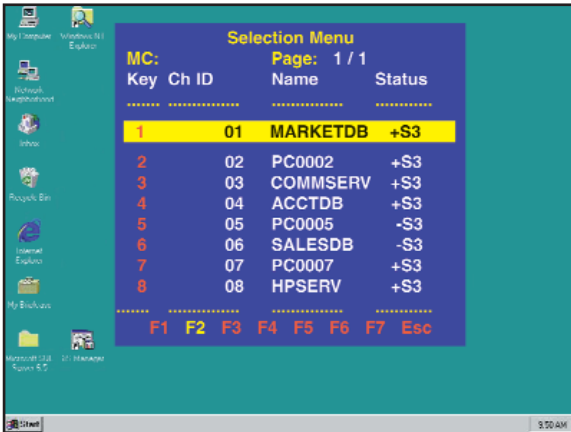

- When used via the local port, an on-screen interface enables computer selection by name from the pop-up menu
- Adjustable video settings to fit available bandwidth for remote access
- Supports video resolution up to 1600 x 1200
- Variable-rate AutoScan
- Enables up to 15 users to view target video for collaborative troubleshooting
- Each port has an intelligent "keep-alive" processor, so each server always "sees" its own keyboard and mouse, preventing lockup, even in case of power loss to the switch.
- KVM access has no effect on the network or server performance.

Specifications

Models	Description	Weight	Dimensions - (WxDxH)
MCIP18	MasterConsole IP18 (8-Port) KVM-over-IP	3,18 kg	439 x 279 x 43mm
MCIP116	MasterConsole IP116 (16-Port) KVM-over-IP	3,40 kg	439 x 279 x 43mm
MCIP18-PAC	MasterConsole IP18 (8-Port) KVM-over-IP. Bundled with (8 qty) CMCIP20 2m KVM Cables	6,80 kg	
MCIP116-PAC	MasterConsole IP116 (16-Port) KVM-over-IP. Bundled with (8 qty) CMCIP20 2m KVM Cables and (8 qty) CMCIP20 4m KVM Cables	10,43 kg	
CMCIP20	2m MCIP KVM Cable	0,68 kg	1,829 x 6,35 x 6,35mm
CMCIP40	4m MCIP KVM Cable	1,36 kg	3,658 x 6,35 x 6,35mm
CMCIP90	9m MCIP KVM Cable	3,18 kg	9,144 x 6,35 x 6,35mm
Warranty	Two years. In addition, Raritan offers two years extended warranty.