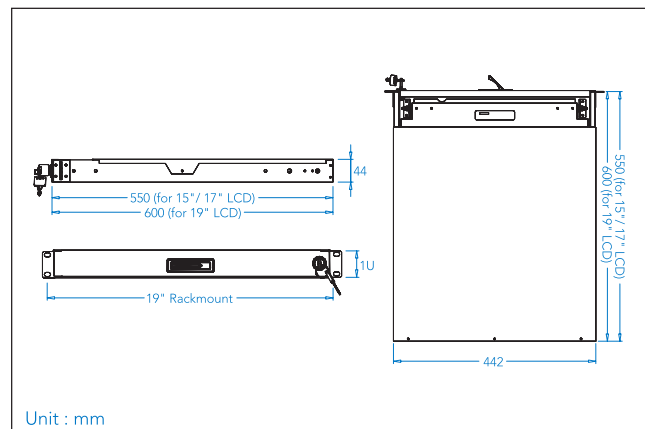

Note: See page 40 for full details

Cable

- Standard 6ft VGA cable supplied with the unit

Power

- Supplied with 12V 5A remote power adapter

Dimension and diagram

Product dimension (W) x (D) x (H)

- RP115/ RP117 series - 44.2 x 55 x 4.45 cm / 17.4 x 21.6 x 1.75 inch
- RP119 series - 44.2 x 60 x 4.45 cm / 17.4 x 23.6 x 1.75 inch

Packing dimension (W) x (D) x (H)

- RP115/ RP117 series - 60 x 71 x 18 cm / 23.6 x 27.9 x 7.1 inch
- RP119 series - 60 x 77 x 18 cm / 23.6 x 30.3 x 7.1 inch

Net/gross weight

- RP115 series - approximate 10 / 15kg
- RP117 series - approximate 12 / 17kg
- RP119 series - approximate 13 / 18kg

Ordering information

15" LCD series	17" LCD series	19" LCD series
RP115	RP117	RP119

All brand names, logo & registered trademarks are properties of their respective owners.