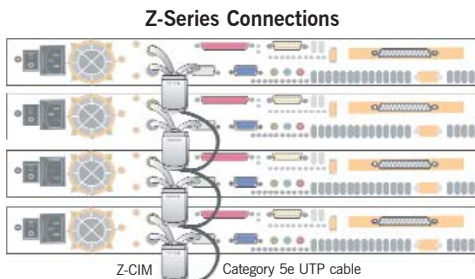

### Simplified installation with less cable

Z-Series replaces the traditional KVM switch-to-multiple-server cabling configuration with an innovative chain-like server-to-server arrangement, significantly reducing cable clutter. Small Computer Interface Modules (Z-CIMs) connected to the keyboard, video, and mouse ports of each server via Raritan's unique DirectConnect technology are linked with standard Category 5e UTP cable and transmit the keyboard, video, and mouse signals to a User Station. A keyboard, monitor, and mouse plug into the User Station, enabling the user to select and control up to 42 servers via simple on-screen user interface menus. Servers can be added at any time without interrupting server operation.

### Seamless interface to Raritan's enterprise-class Paragon

Z-Series is Paragon Ready™, for convenient, clustered access and control of high-density rack mounted servers in large-scale data centers. Connect the first Z-CIM in the chain directly to Raritan's Paragon with a single Category 5e UTP cable.

## System Components

A Z-Series system consists of three components: the User Station and Computer Interface Modules (Z-CIMs) plus a terminator.

**Computer Interface Module (Z-CIM)** — connects to the keyboard, video, and mouse ports of each computer and provides failsafe computer access with Raritan's dedicated keyboard/mouse emulation. Raritan's unique DirectConnect technology enables direct plug-in connection of an HD15 video connector built into the Z-CIM case to the target server, without the clutter of additional unnecessary video cable. Z-CIMs are linked one to the next with a single Category 5e UTP cable; the first Z-CIM in the chain is linked to the User Station. The chain can be up to 300 meters end-to-end.

**User Station** — enables a user console (PC keyboard, mouse, and monitor) to select and control up to 42 servers via a simple, on-screen user interface.