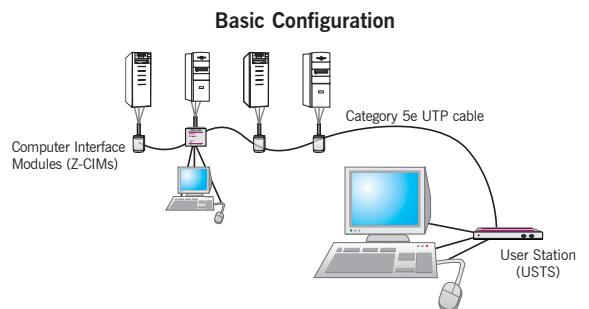

Specs

User Station (Receiver)

USTS

Dimensions	178mm (W) x 99mm (D) x 25mm (H)
Weight	0,54 kg
Power	100V/240V 50/60 Hz 5VA
Ports	RJ45 in plus PC KVM ports

Z-Series Computer Interface Modules (Transmitters)

UKVMSC for PC

Dimensions	108mm (W) x 91mm (D) x 25mm (H)
Weight	0.3 kg
Power	100V/240V 50/60 Hz 5VA Optional Power Adapter not included
Ports	RJ45 in & out, plus local PC KVM ports

UKVMSPD for PC (DirectConnect)

Dimensions	41mm (W) x 89mm (D) x 19mm (H)
Weight	0.09 kg
Ports	RJ45 in & out

TER-RJ45 (one required per chain of Z-CIMs)

Dimensions	11mm (W) x 22mm (D) x 13mm (H)
Weight	0.003 kg

Standard Warranty	Two Years

When you're ready to take control, do it with Z-Series.

**Call +31-10-2844040
or visit www.raritan.com**

Raritan Computer, Inc., founded in 1985, is the leading provider of KVM (keyboard/video/mouse) and remote management solutions for access and control of servers and other network devices. With 18 consecutive years of profitable growth and technical innovation, Raritan makes products that are used to control millions of servers at more than 35,000 network data centers, computer test labs, and multi-workstation environments around the world. From the small business to the enterprise, Raritan's complete line of compatible and scalable KVM and remote connectivity products offers IT professionals the most reliable, flexible, and secure out of band solutions to manage data center equipment, while improving operational productivity.

Raritan is a registered trademark of Raritan Computer, Inc. Paragon Ready and Z-Series are trademarks of Raritan Computer, Inc.

Raritan Computer Europe B.V. The Netherlands +31-(0)10-2844040
sales.europe@raritan.com www.raritan.com